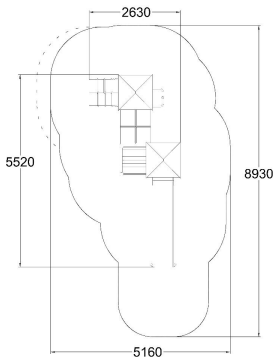

-  Balancing
1
-  Climbing
2
-  Crawling
1
-  Meeting points
2
-  Play panels
3
-  Roofs
2
-  Slides
2
-  Towers
2

User age	+3
Product length, mm	2630
Product width, mm	5500
Product height, mm	3690
Impact area, m ²	34
Falling space, m ²	35.1
Max. free fall height, mm	1470
Safety info	EN 1176-1, 3 TÜV
Ropes	