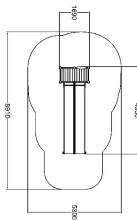

**Q18574**

**DOUBLE SLIDE FOR SLOPE +1970**

User age	2+
Number of users	8
Product length, mm	4950
Product width, mm	1690
Product height, mm	2830
Impact area, m <sup>2</sup>	37
Max. free fall height, mm	1000
Safety info	EN 1176-1, 3 TÜV
Installation time (for 1), h	6