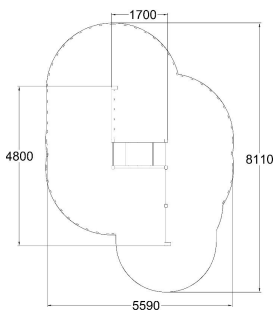

Q18570

CLIMBING FRAME

User age	+6
Product length, mm	1790
Product width, mm	4800
Product height, mm	2290
Impact area, m ²	34
Falling space, m ²	34
Max. free fall height, mm	2200
Safety info	EN 1176-1 TÜV
Ropes	