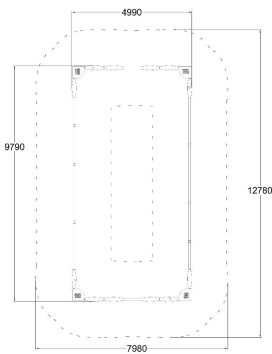

Q18568

SANDBOX 4.9X9.7M

Product length, mm	9790
Product width, mm	4990
Product height, mm	300
Falling space, m ²	85.4
Max. free fall height, mm	300
Safety info	EN 1176-1 TÜV