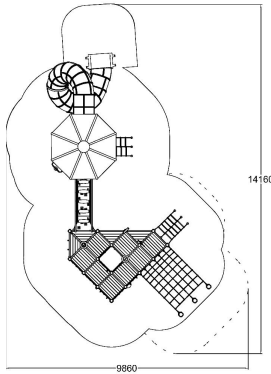

LIGHTHOUSE CLIMBING PLAY

-  Bridges
1
-  Climbing
5
-  Meeting points
4
-  Play panels
7
-  Roofs
1
-  Slides
2
-  Towers
2

User age	4+
Number of users	35
Impact area, m ²	79
Falling space, m ²	86
Max. free fall height, mm	1970
Safety info	EN 1176-1, 3 TÜV
Ropes	