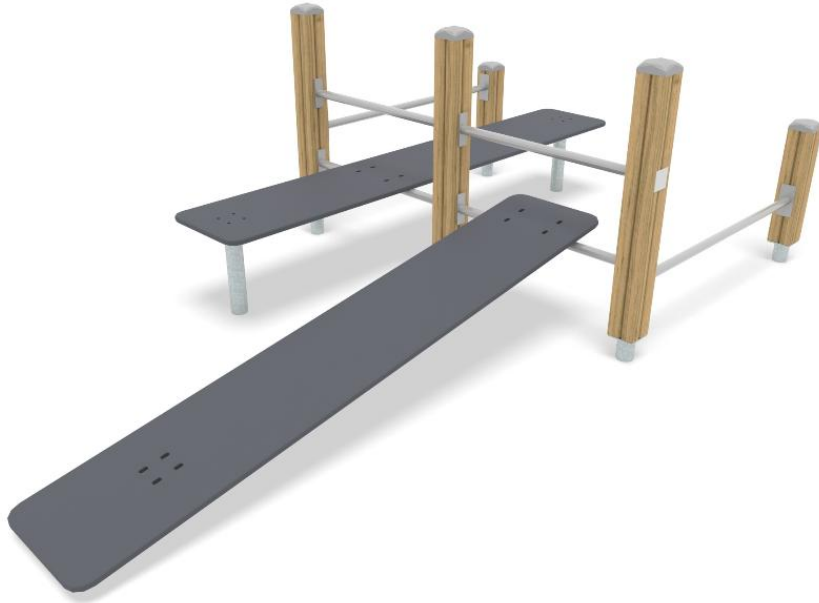

BACK'N ABS & PUSH UP

Product length, mm	3180
Product width, mm	1700
Product height, mm	1000
Impact area, m ²	11.7
Safety info	EN 16630 TÜV