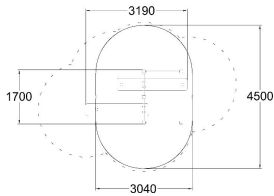

BACK'N ABS & PUSH UP

Product length, mm	3180
Product width, mm	1700
Product height, mm	1000
Impact area, m ²	11.7
Safety info	EN 16630 TÜV