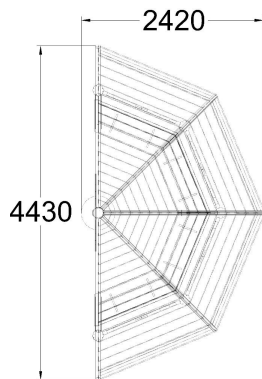

SANDBOX SHELTER

Product length, mm	4430
Product width, mm	2440
Product height, mm	3340