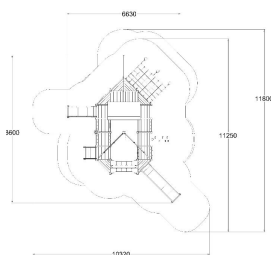

-  Bridges  
2
-  Climbing  
3
-  Play panels  
14
-  Roofs  
1
-  Slides  
2
-  Towers  
4

User age	3+
Number of users	30
Product length, mm	8600
Product width, mm	6630
Product height, mm	6170
Impact area, m <sup>2</sup>	66.7
Falling space, m <sup>2</sup>	73.8
Max. free fall height, mm	1470
Safety info	EN 1176-1, 3 TÜV
Installation time (for 1), h	32
Ropes	