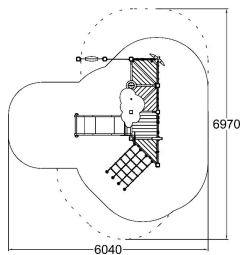

-  Climbing
1
-  Meeting points
2
-  Play panels
6
-  Slides
1
-  Towers
2

User age	1+
Number of users	14
Product length, mm	4020
Product width, mm	2730
Product height, mm	3030
Impact area, m ²	23
Falling space, m ²	30
Height required, mm	23
Max. free fall height, mm	1000
Safety info	EN 1176-1, 3 TÜV
Ropes	