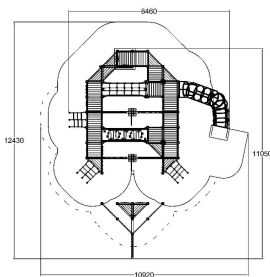

-  Climbing  
9
-  Meeting points  
4
-  Play panels  
12
-  Slides  
1
-  Towers  
6

User age	1+
Number of users	50
Product length, mm	8460
Product width, mm	10940
Product height, mm	7070
Impact area, m <sup>2</sup>	74.2
Falling space, m <sup>2</sup>	86.1
Height required, mm	8070
Max. free fall height, mm	2020
Safety info	EN 1176-1, 3 TÜV
Installation time (for 1), h	42
Ropes	