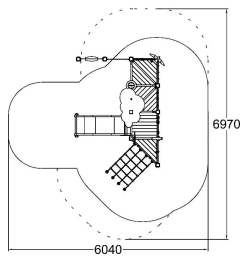

-  Climbing  
1
-  Meeting points  
3
-  Play panels  
7
-  Slides  
1
-  Towers  
2

User age	1+
Number of users	14
Product length, mm	2730
Product width, mm	4020
Product height, mm	3030
Impact area, m <sup>2</sup>	23
Falling space, m <sup>2</sup>	30
Height required, mm	3500
Max. free fall height, mm	1000
Safety info	EN 1176-1, 3 TÜV
Ropes	