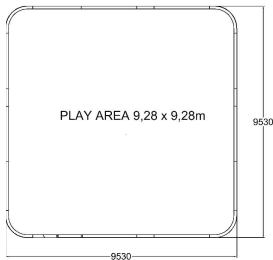

**SQUARE ARENA WITH GATE**

User age	1+
Product length, mm	9530
Product width, mm	9530
Product height, mm	980
Height required, mm	3000
Safety info	EN 15312 (EN 1176) TÜV