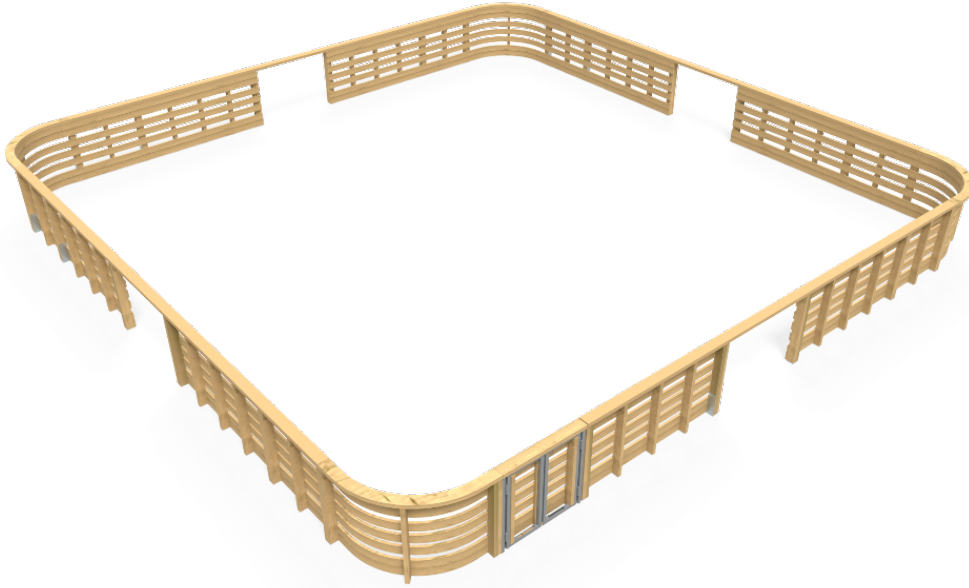

**SQUARE ARENA WITH GATE**

User age	1+
Product length, mm	9530
Product width, mm	9530
Product height, mm	980
Height required, mm	3000
Safety info	EN 15312 (EN 1176) TÜV