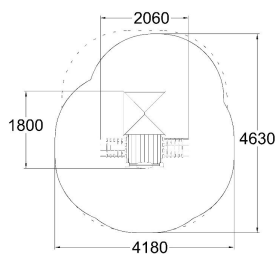

-  Balancing  
2
-  Crawling  
2
-  Meeting points  
1
-  Play panels  
2
-  Roofs  
1

User age	1+
Product length, mm	2060
Product width, mm	1770
Product height, mm	2360
Impact area, m <sup>2</sup>	15
Falling space, m <sup>2</sup>	16.5
Max. free fall height, mm	750
Safety info	EN 1176-1 TÜV