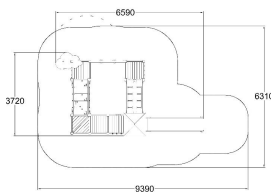

-  Balancing
2
-  Bridges
2
-  Climbing
3
-  Crawling
2
-  Dynamic
1
-  Meeting points
4
-  Play panels
4
-  Roofs
1
-  Slides
1
-  Towers
4

User age	3+
Product length, mm	6590
Product width, mm	3720
Product height, mm	3490
Impact area, m ²	46
Max. free fall height, mm	1470
Safety info	EN 1176-1 TÜV
Ropes	