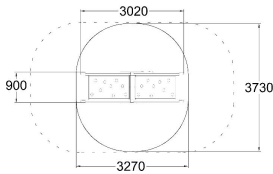

-  Balancing
1
-  Crawling
1
-  Meeting points
1
-  Play panels
1
-  Roofs
1

User age	1+
Number of users	5
Product length, mm	3020
Product width, mm	900
Product height, mm	1520
Impact area, m ²	10
Falling space, m ²	20.6
Max. free fall height, mm	1480
Safety info	EN 1176-1 TÜV