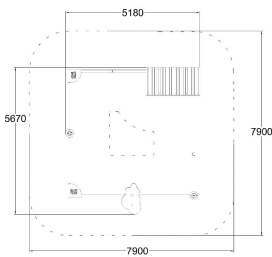

-  Play panels
7
-  Roofs
1
-  Sandplay
1

User age	1+
Product length, mm	5610
Product width, mm	5110
Product height, mm	2560
Falling space, m ²	58
Max. free fall height, mm	620
Safety info	EN 1176-1 TÜV