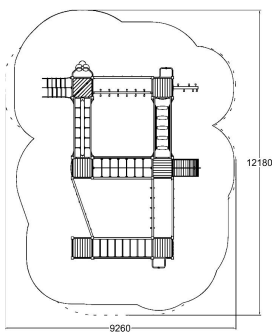

-  Balancing  
2
-  Bridges  
2
-  Climbing  
9
-  Meeting points  
6
-  Play panels  
3
-  Slides  
2
-  Towers  
6

User age	4+
Number of users	34
Product length, mm	8290
Product width, mm	6260
Product height, mm	2770
Impact area, m <sup>2</sup>	90
Falling space, m <sup>2</sup>	93
Height required, mm	4600
Max. free fall height, mm	2570
Safety info	EN 1176-1, 3 TÜV
Installation time (for 1), h	29
Ropes	