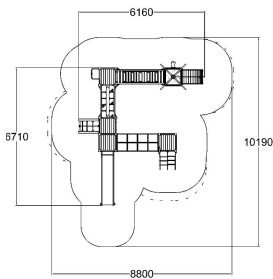

-  Bridges
2
-  Climbing
5
-  Play panels
4
-  Roofs
1
-  Slides
2
-  Towers
4

PLEASE NOTE / CANNON IS NOT PART OF THE PRODUCT

User age	3+
Number of users	20
Product length, mm	6710
Product width, mm	6160
Product height, mm	5680
Impact area, m ²	62.4
Falling space, m ²	64.6
Max. free fall height, mm	1470
Safety info	EN 1176-1, 3 TÜV