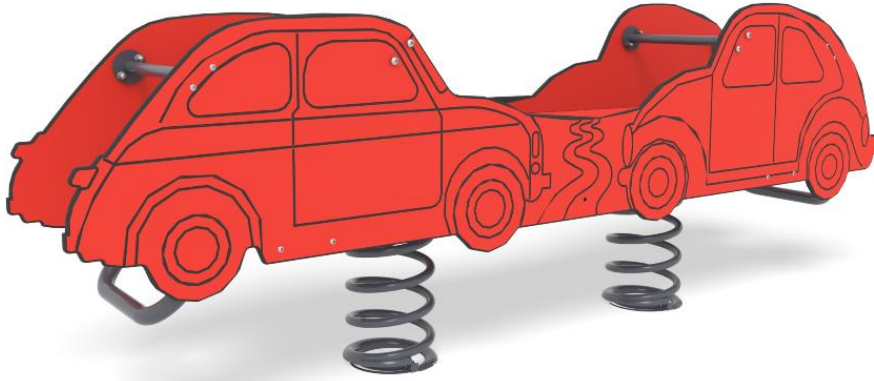

CLASSIC CAR ROCKER

User age	1
Number of users	4
Product length, mm	2310
Product width, mm	440
Product height, mm	780
Impact area, m ²	10
Falling space, m ²	10
Max. free fall height, mm	600
Safety info	EN 1176-1, (6) TÜV