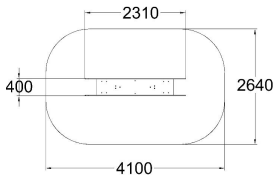

CLASSIC CAR ROCKER

User age	1
Number of users	4
Product length, mm	2310
Product width, mm	440
Product height, mm	780
Impact area, m ²	10
Falling space, m ²	10
Max. free fall height, mm	600
Safety info	EN 1176-1, (6) TÜV