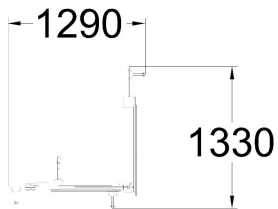

Q18465

FILL AND CHARGE STATION

User age	1+
Number of users	5
Product length, mm	1330
Product width, mm	1210
Product height, mm	2580
Safety info	EN 1176-1 TÜV