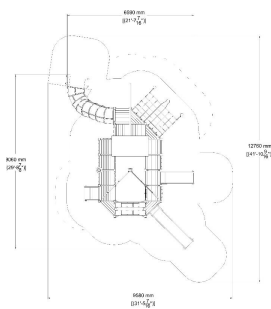

# FISHING SHIP WITH TUBE

-  Bridges  
1
-  Climbing  
2
-  Play panels  
15
-  Roofs  
1
-  Slides  
3

User age	1+
Number of users	30
Product length, mm	9060
Product width, mm	6590
Product height, mm	6170
Impact area, m <sup>2</sup>	70.5
Falling space, m <sup>2</sup>	79.1
Max. free fall height, mm	1520
Safety info	EN 1176-1, 3 TÜV
Installation time (for 1), h	32
Ropes	