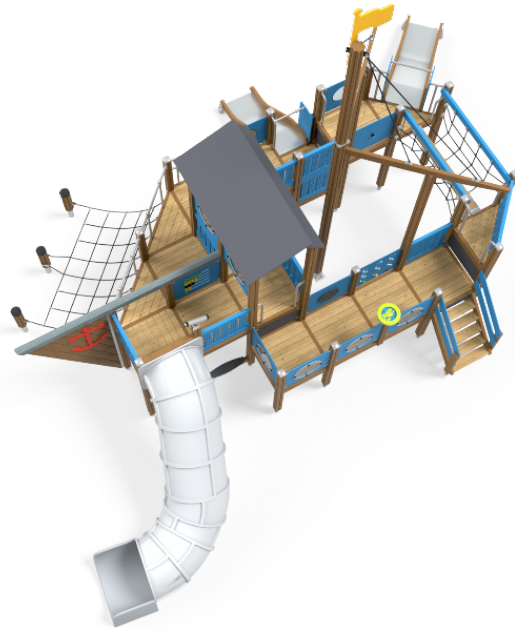

# FISHING SHIP WITH TUBE

-  Bridges  
1
-  Climbing  
2
-  Play panels  
15
-  Roofs  
1
-  Slides  
3

User age	1+
Number of users	30
Product length, mm	9060
Product width, mm	6590
Product height, mm	6170
Impact area, m <sup>2</sup>	70.5
Falling space, m <sup>2</sup>	79.1
Max. free fall height, mm	1520
Safety info	EN 1176-1, 3 TÜV
Installation time (for 1), h	32
Ropes	