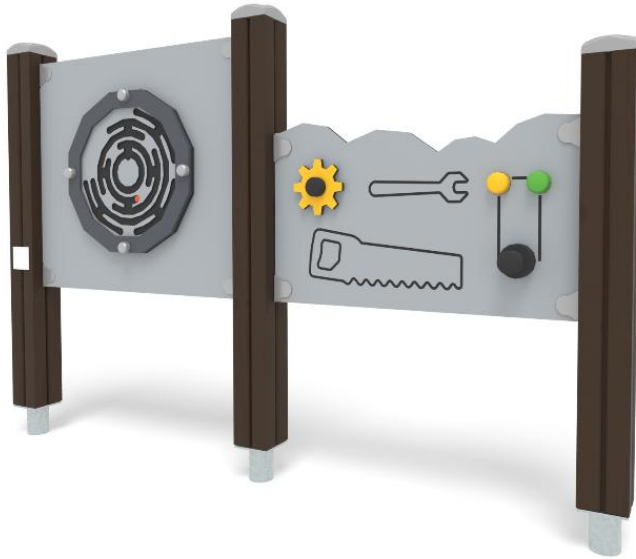

Q18460

PLAY WALL

Product length, mm	1700
Product width, mm	100
Product height, mm	1160
Safety info	EN 1176-1 TÜV