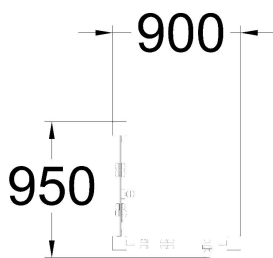

Q18460

PLAY WALL

Product length, mm	1700
Product width, mm	100
Product height, mm	1160
Safety info	EN 1176-1 TÜV