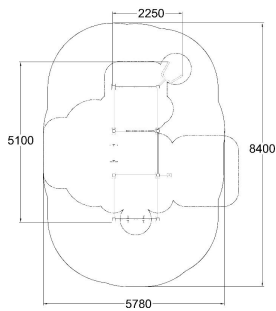

SISU FITNESS FRAME

Product length, mm	5100
Product width, mm	2300
Product height, mm	3400
Impact area, m ²	42
Safety info	EN 16630 TÜV