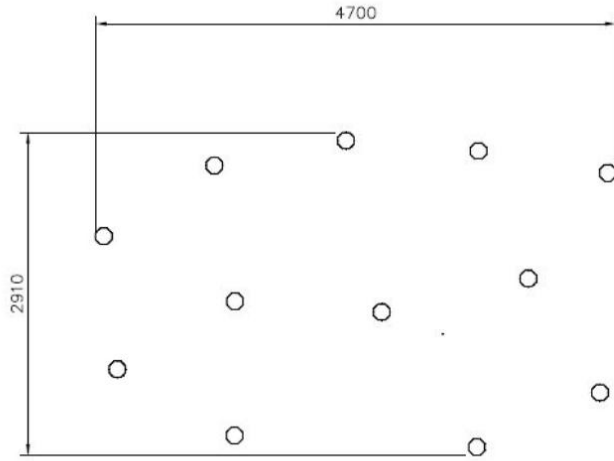

POST FOREST

User age	1+
Product length, mm	2910
Product width, mm	4700
Product height, mm	1700
Safety info	EN 1176-1 TÜV