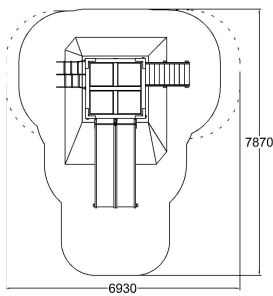

PLAY TOWER & DOUBLE SLIDE

-  Climbing
1
-  Meeting points
2
-  Roofs
1
-  Slides
2
-  Towers
1

| | |
|-------------------------------|---|
| User age | 3+ |
| Number of users | 12 |
| Product length, mm | 3950 |
| Product width, mm | 4425 |
| Product height, mm | 3345 |
| Impact area, m ² | 34 |
| Falling space, m ² | 39 |
| Height required, mm | 3500 |
| Max. free fall height, mm | 1470 |
| Safety info | EN 1176-1, 3 TÜV |
| Ropes |  |