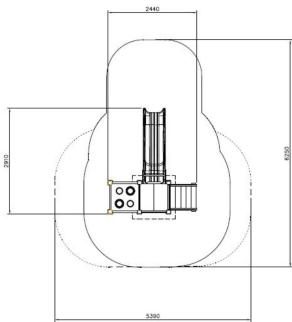

-  Play panels  
1
-  Slides  
1
-  Towers  
1

User age	1+
Number of users	4
Product length, mm	2440
Product width, mm	2910
Product height, mm	1740
Impact area, m <sup>2</sup>	19.9
Falling space, m <sup>2</sup>	24.7
Max. free fall height, mm	1000
Safety info	EN 1176-1, 3 TÜV