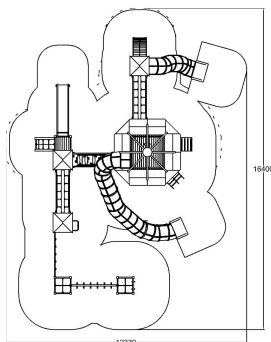

-  Balancing
2
-  Bridges
3
-  Climbing
10
-  Meeting points
6
-  Play panels
5
-  Roofs
4
-  Slides
4
-  Towers
6

User age	3+
Number of users	75
Product length, mm	8840
Product width, mm	13100
Product height, mm	6440
Impact area, m ²	133
Falling space, m ²	133
Height required, mm	7000
Max. free fall height, mm	2070
Safety info	EN 1176-1, 3 TÜV
Installation time (for 1), h	75
Ropes	