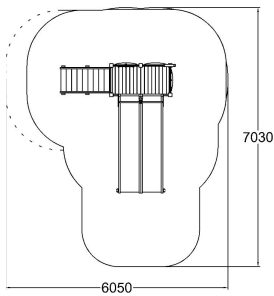

# PLAY TOWER & DOUBLE SLIDE

-  Meeting points  
2
-  Play panels  
2
-  Slides  
2
-  Towers  
1

User age	3+
Number of users	9
Product length, mm	3060
Product width, mm	3540
Product height, mm	2740
Impact area, m <sup>2</sup>	29
Falling space, m <sup>2</sup>	32
Height required, mm	3500
Max. free fall height, mm	1470
Safety info	EN 1176-1, 3 TÜV
Installation time (for 1), h	10