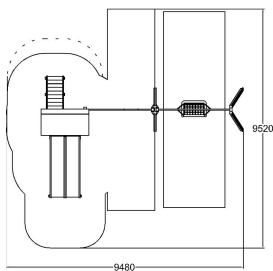

PLAY TOWER & SWING FRAME

-  Meeting points
2
-  Slides
2
-  Towers
1

User age	3+
Number of users	12
Product length, mm	7990
Product width, mm	4840
Product height, mm	2730
Impact area, m ²	61
Falling space, m ²	64
Height required, mm	3500
Max. free fall height, mm	1470
Safety info	EN 1176-1, 3 TÜV