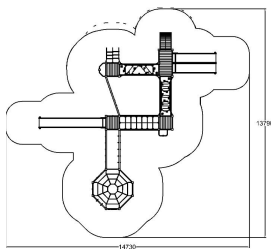

PLAY TOWERS AND CLIMBING

-  Bridges
2
-  Climbing
11
-  Play panels
1
-  Slides
4
-  Towers
4

User age	3+
Number of users	35
Product length, mm	10740
Product width, mm	10690
Product height, mm	2780
Impact area, m ²	110
Falling space, m ²	110
Height required, mm	4000
Max. free fall height, mm	2200
Safety info	EN 1176-1, 3 TÜV
Ropes	