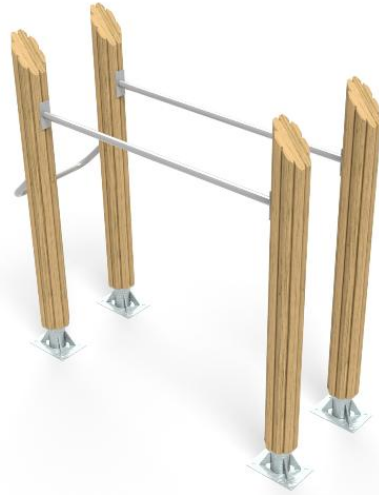

**Q18395**  
**DIP BAR**

Number of users	1
Product length, mm	1830
Product width, mm	660
Product height, mm	1700
Impact area, m <sup>2</sup>	14.3
Falling space, m <sup>2</sup>	14.3
Max. free fall height, mm	1200
Safety info	EN 16630, EN 1176-1 TÜV
Installation time (for 1), h	2