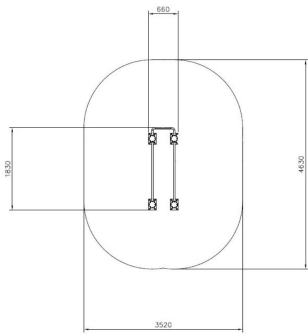

**Q18395**  
**DIP BAR**

Number of users	1
Product length, mm	1830
Product width, mm	660
Product height, mm	1700
Impact area, m <sup>2</sup>	14.3
Falling space, m <sup>2</sup>	14.3
Max. free fall height, mm	1200
Safety info	EN 16630, EN 1176-1 TÜV
Installation time (for 1), h	2