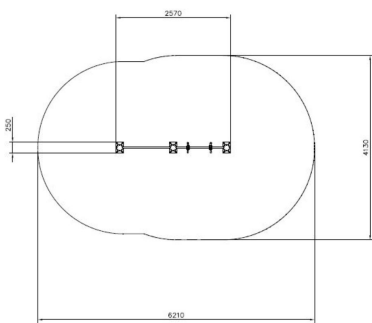

PULL-UP BARS

User age	6+
Number of users	2
Product length, mm	250
Product width, mm	2570
Product height, mm	2750
Impact area, m ²	21.6
Falling space, m ²	21.6
Max. free fall height, mm	2320
Safety info	EN 16630, EN 1176-1 TÜV
Installation time (for 1), h	4