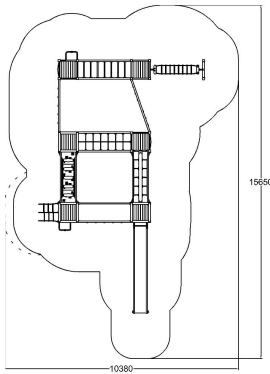

-  Bridges  
3
-  Climbing  
8
-  Meeting points  
6
-  Roofs  
3
-  Slides  
3
-  Towers  
6

User age	3+
Product length, mm	11610
Product width, mm	7375
Product height, mm	3820
Impact area, m <sup>2</sup>	106
Falling space, m <sup>2</sup>	108
Height required, mm	4000
Max. free fall height, mm	2570
Safety info	EN 1176-1, 3 TÜV
Ropes	