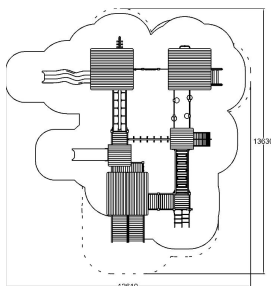

-  Balancing
2
-  Bridges
3
-  Climbing
11
-  Meeting points
6
-  Play panels
5
-  Roofs
5
-  Slides
3
-  Towers
6

User age	1+
Number of users	50
Product length, mm	9280
Product width, mm	10700
Product height, mm	3630
Impact area, m ²	102
Falling space, m ²	115
Height required, mm	4000
Max. free fall height, mm	1970
Safety info	EN 1176-1, 3 TÜV
Ropes	