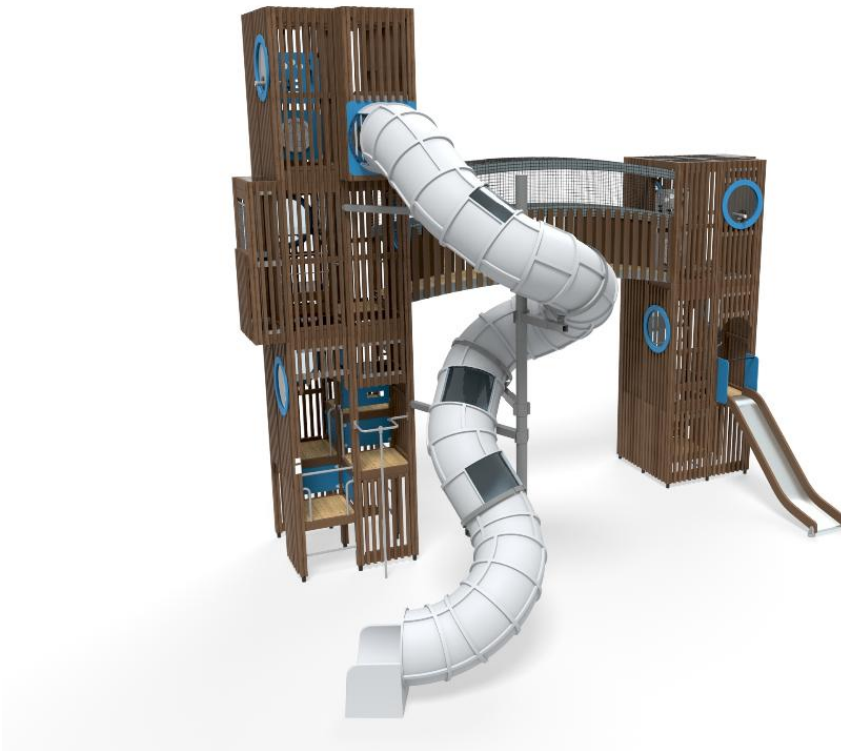

NEEDLE AND STING

-  Bridges
1
-  Climbing
3
-  Play panels
6
-  Slides
3
-  Towers
2

User age	3+
Number of users	38
Product length, mm	8980
Product width, mm	6900
Product height, mm	7500
Impact area, m ²	74
Falling space, m ²	74
Height required, mm	8000
Max. free fall height, mm	1470
Safety info	EN 1176-1, 3 TÜV
Ropes	