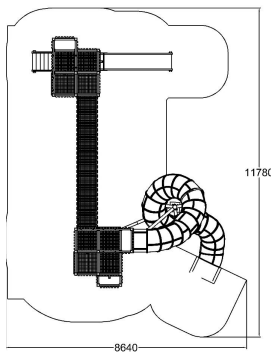

NEEDLE AND STING

-  Bridges
1
-  Climbing
3
-  Play panels
6
-  Slides
3
-  Towers
2

User age	3+
Number of users	38
Product length, mm	8980
Product width, mm	6900
Product height, mm	7500
Impact area, m ²	74
Falling space, m ²	74
Height required, mm	8000
Max. free fall height, mm	1470
Safety info	EN 1176-1, 3 TÜV
Ropes	