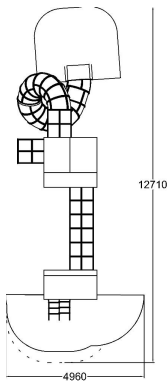

SKYLINE TOWER LOW

-  Climbing
2
-  Crawling
2
-  Meeting points
3
-  Play panels
6
-  Roofs
2
-  Slides
1
-  Towers
2

User age	3+
Number of users	17
Product length, mm	2840
Product width, mm	9200
Product height, mm	5400
Impact area, m ²	16
Falling space, m ²	17
Height required, mm	6000
Max. free fall height, mm	1470
Safety info	EN 1176-1, 3 TÜV
Ropes	