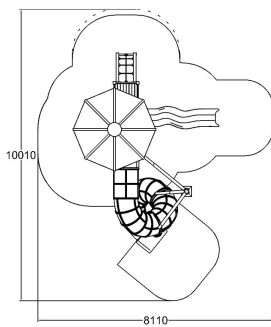

SKYLINE PLAY TOWER

-  Balancing
1
-  Climbing
1
-  Play panels
1
-  Roofs
1
-  Slides
3
-  Towers
1

User age	3+
Number of users	15
Product length, mm	5020
Product width, mm	6910
Product height, mm	5940
Impact area, m ²	43
Falling space, m ²	43.8
Max. free fall height, mm	2020
Safety info	EN 1176-1, 3 TÜV
Ropes	