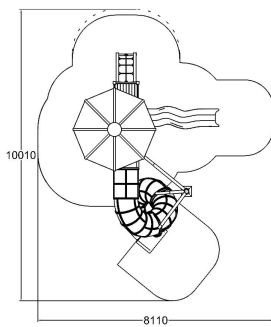

SKYLINE PLAY TOWER

-  Climbing
2
-  Meeting points
4
-  Play panels
1
-  Roofs
1
-  Slides
3
-  Towers
1

User age	3+
Number of users	30
Product length, mm	5030
Product width, mm	6880
Product height, mm	5860
Impact area, m ²	43
Falling space, m ²	44
Height required, mm	6000
Max. free fall height, mm	1970
Safety info	EN 1176-1, 3 TÜV
Installation time (for 1), h	40
Ropes	