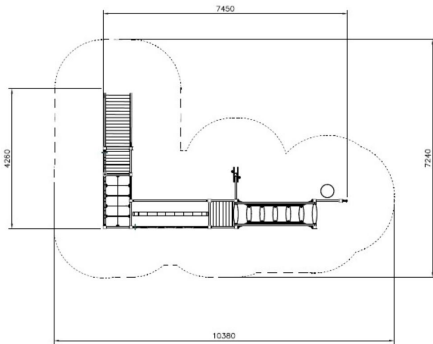

-  Meeting points  
2
-  Play panels  
2
-  Roofs  
1

User age	1+
Number of users	4
Product length, mm	2000
Product width, mm	980
Product height, mm	2340
Falling space, m <sup>2</sup>	13.2
Max. free fall height, mm	570
Safety info	EN 1176-1 TÜV
Installation time (for 1), h	2