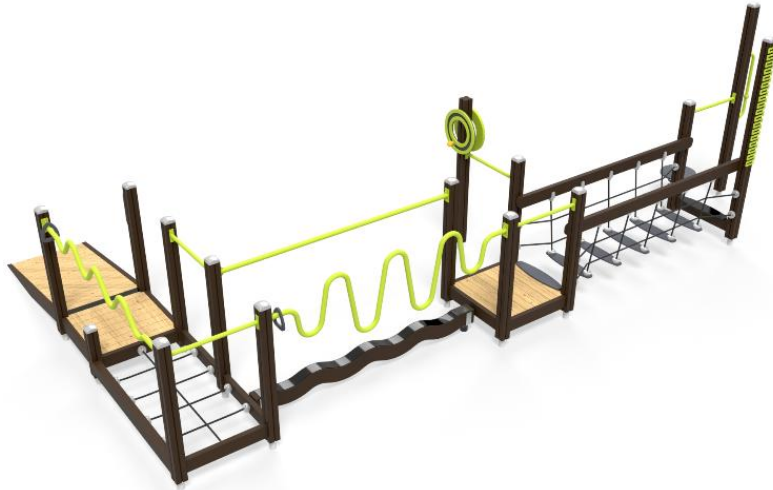

-  Meeting points  
2
-  Play panels  
2
-  Roofs  
1

User age	1+
Number of users	4
Product length, mm	2000
Product width, mm	980
Product height, mm	2340
Falling space, m <sup>2</sup>	13.2
Max. free fall height, mm	570
Safety info	EN 1176-1 TÜV
Installation time (for 1), h	2