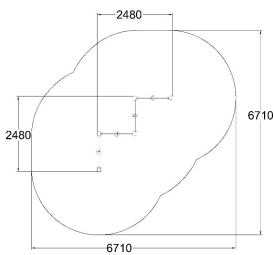

ROPE TRAVERSE

Product length, mm	2500
Product width, mm	2500
Product height, mm	2720
Impact area, m ²	33
Falling space, m ²	33
Safety info	EN 16630 TÜV