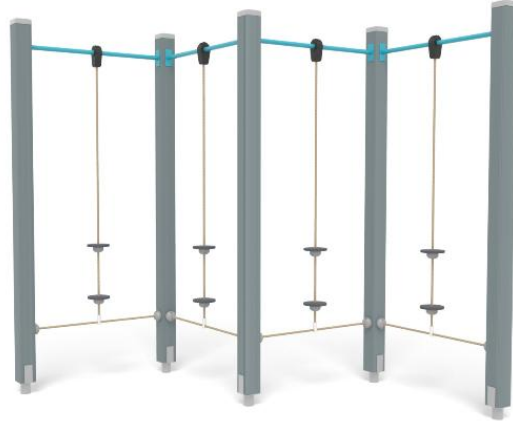

ROPE TRAVERSE

Product length, mm	2500
Product width, mm	2500
Product height, mm	2720
Impact area, m ²	33
Falling space, m ²	33
Safety info	EN 16630 TÜV