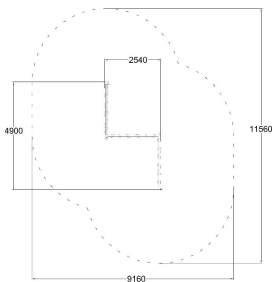

**HORIZONTAL CLIMB**

User age	10+
Number of users	12
Product length, mm	4900
Product width, mm	2540
Product height, mm	2490
Falling space, m <sup>2</sup>	80
Max. free fall height, mm	520
Safety info	EN 1176-1 TÜV