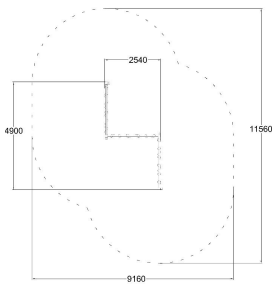

**HORIZONTAL CLIMB**

User age	10+
Number of users	12
Product length, mm	4900
Product width, mm	2540
Product height, mm	2490
Falling space, m <sup>2</sup>	80
Max. free fall height, mm	520
Safety info	EN 1176-1 TÜV