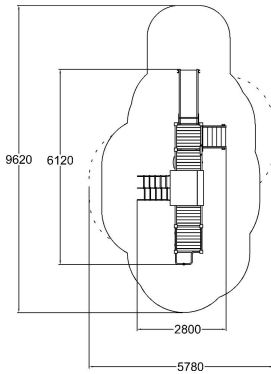

-  Climbing  
3
-  Play panels  
6
-  Roofs  
1
-  Slides  
2
-  Towers  
1

User age	1+
Number of users	15
Product length, mm	6120
Product width, mm	2800
Product height, mm	4150
Impact area, m <sup>2</sup>	35.1
Falling space, m <sup>2</sup>	37.6
Max. free fall height, mm	1970
Safety info	EN 1176-1, 3 TÜV
Ropes	