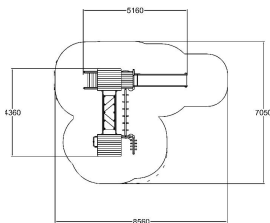


 Play panels  
3

 Slides  
2

 Towers  
2

User age	3+
Number of users	10
Product length, mm	5160
Product width, mm	4230
Product height, mm	3370
Impact area, m <sup>2</sup>	42
Max. free fall height, mm	1470
Installation time (for 1), h	15
Ropes	