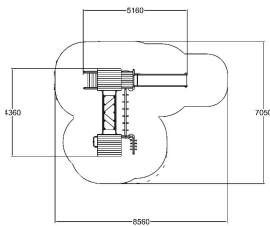

-  Play panels
3
-  Slides
2
-  Towers
2

User age	3+
Number of users	10
Product length, mm	5160
Product width, mm	4230
Product height, mm	3370
Impact area, m ²	42
Max. free fall height, mm	1470
Installation time (for 1), h	15
Ropes	