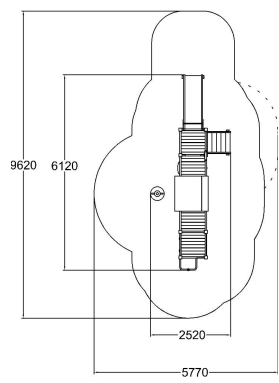

-  Climbing
2
-  Play panels
6
-  Roofs
1
-  Slides
3
-  Towers
1

User age	1+
Number of users	15
Product length, mm	2520
Product width, mm	6120
Impact area, m ²	35.5
Falling space, m ²	37.1
Max. free fall height, mm	1970
Safety info	EN 1176-1, 3 TÜV
Ropes	