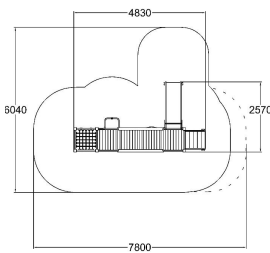

-  Balancing
1
-  Climbing
3
-  Play panels
3
-  Slides
2
-  Towers
2

User age	1+
Number of users	14
Product length, mm	4830
Product width, mm	2570
Product height, mm	3310
Impact area, m ²	31.7
Falling space, m ²	33.8
Height required, mm	4310
Max. free fall height, mm	1470
Safety info	EN 1176-1, 3 TÜV
Installation time (for 1), h	15
Ropes	