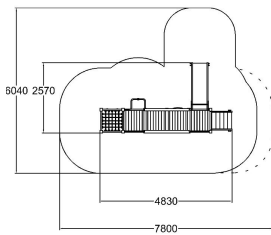

-  Balancing  
1
-  Climbing  
3
-  Play panels  
3
-  Slides  
2
-  Towers  
1

User age	1+
Number of users	14
Impact area, m <sup>2</sup>	31.7
Falling space, m <sup>2</sup>	33.8
Max. free fall height, mm	1470
Safety info	EN 1176-1, 3 TÜV
Ropes	