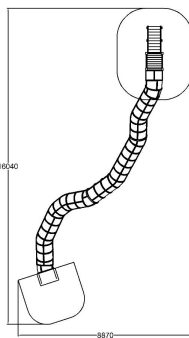

Q18272

TUBE SLIDE ON HILL

User age	3+
Number of users	5
Product length, mm	6440
Product width, mm	13170
Product height, mm	8830
Impact area, m ²	23
Falling space, m ²	23
Height required, mm	10500
Max. free fall height, mm	1470
Safety info	EN 1176-1, 3 TÜV