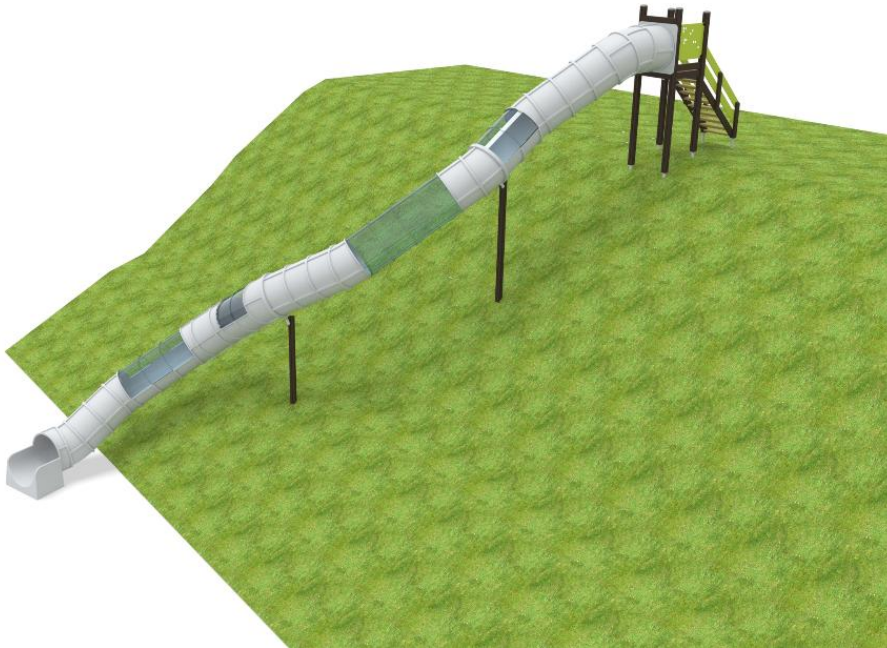

Q18272

TUBE SLIDE ON HILL

User age	3+
Number of users	5
Product length, mm	6440
Product width, mm	13170
Product height, mm	8830
Impact area, m ²	23
Falling space, m ²	23
Height required, mm	10500
Max. free fall height, mm	1470
Safety info	EN 1176-1, 3 TÜV