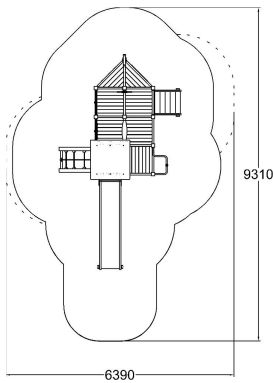

-  Climbing
1
-  Play panels
4
-  Roofs
1
-  Slides
2
-  Towers
2

User age	1+
Number of users	13
Product length, mm	3410
Product width, mm	6010
Product height, mm	3500
Impact area, m ²	37
Falling space, m ²	39
Height required, mm	4500
Max. free fall height, mm	1470
Safety info	EN 1176-1, 3 TÜV
Installation time (for 1), h	16
Ropes	