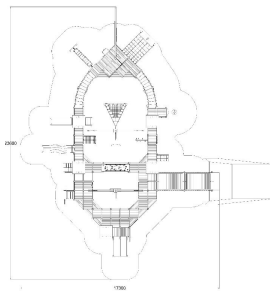

-  Bridges
3
-  Climbing
13
-  Play panels
8
-  Roofs
5
-  Slides
5

User age	1+
Number of users	100
Product length, mm	15460
Product width, mm	21680
Product height, mm	8860
Impact area, m ²	225
Falling space, m ²	220
Height required, mm	9000
Max. free fall height, mm	2670
Safety info	EN 1176-1, 3 TÜV
Installation time (for 1), h	96
Ropes	