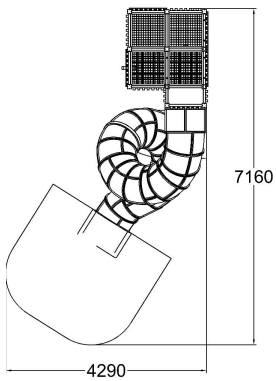

-  Climbing  
3
-  Meeting points  
3
-  Play panels  
2
-  Slides  
1
-  Towers  
3

User age	3+
Product length, mm	2800
Product width, mm	5350
Product height, mm	5950
Impact area, m <sup>2</sup>	8
Falling space, m <sup>2</sup>	8
Height required, mm	6500
Max. free fall height, mm	1000
Safety info	EN 1176-1, 3 TÜV
Ropes	