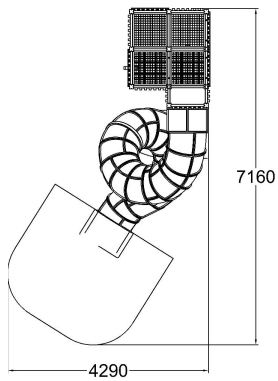

-  Climbing  
3
-  Meeting points  
3
-  Play panels  
2
-  Slides  
1
-  Towers  
3

User age	3+
Product length, mm	2800
Product width, mm	5350
Product height, mm	5950
Impact area, m <sup>2</sup>	8
Falling space, m <sup>2</sup>	8
Height required, mm	6500
Max. free fall height, mm	1000
Safety info	EN 1176-1, 3 TÜV
Ropes	